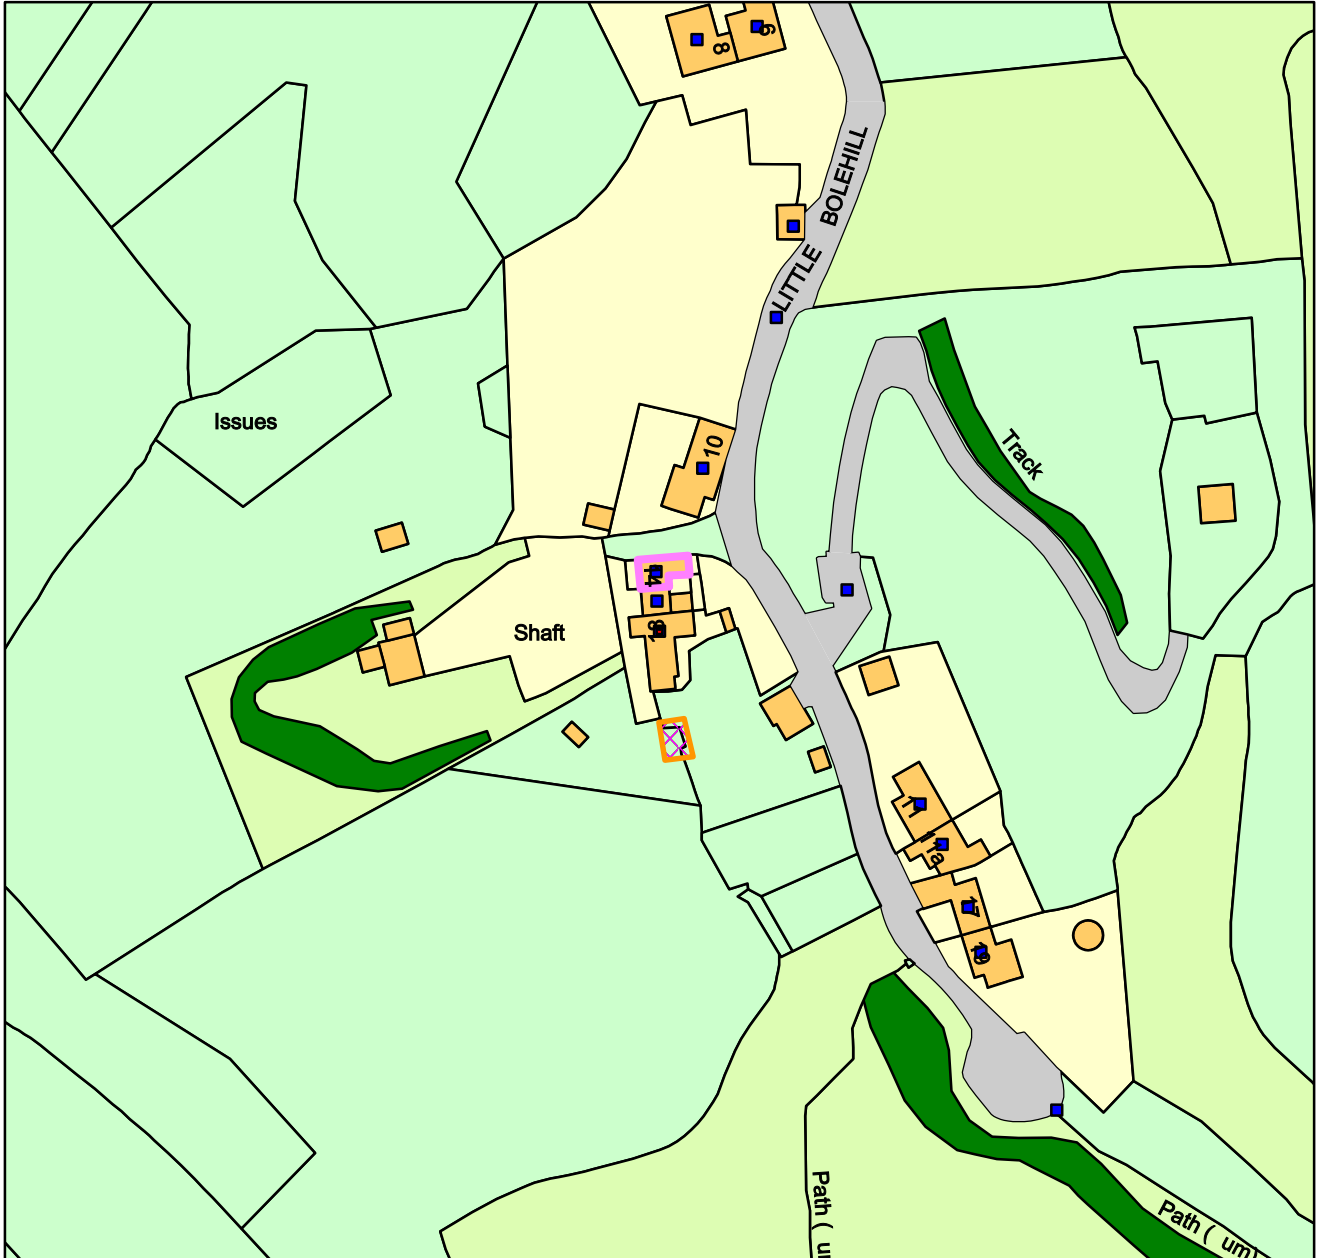

23/00765/FUL

18 Little Bolehill, Bolehill, Derbyshire

Derbyshire Dales DC

1:1,250

Date: 01/11/2023

100019785

Crown Copyright and database rights (2018) Ordnance Survey (100019785)
Derbyshire Dales District Council,
Town Hall, Bank Road, Matlock, Derbyshire DE4 3NN.
Telephone: (01629) 761100.
website : www.derbyshiredales.gov.uk